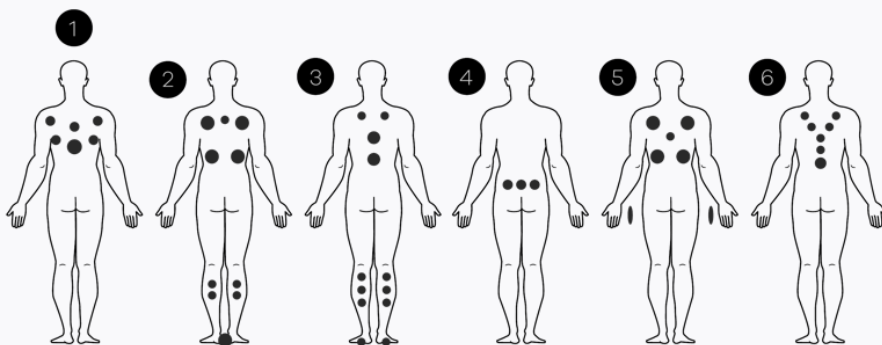

ALGEMEEN

Totaal aantal zitplaatsen	4
Totaal aantal ligplaatsen	2
Afmetingen	232 x 232 x 98 cm
Gewicht bad leeg	~ 400 kg
Verlichting	~ 1650 l